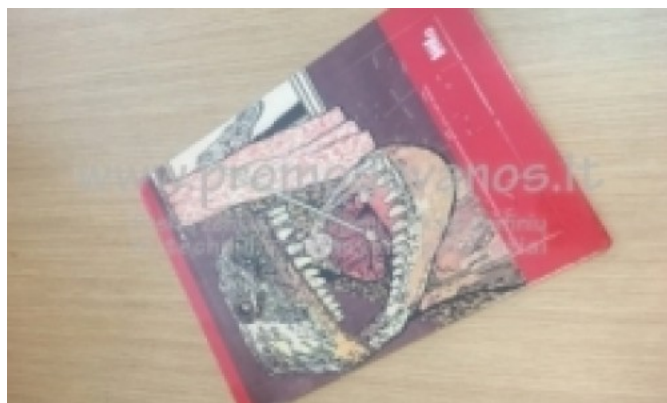

Puzzle frame 27x40 cm

Product Code: Puzzle frame 27x40 cm

Weight: 0.00kg

Dimensions: 0.00cm x 0.00cm x 0.00cm

Call for Price: +37061233041

Product Gallery

IMAGE COMING SOON!