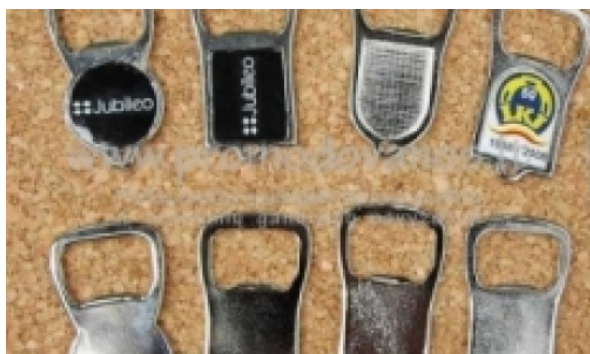

Shaped metal opener

Product Code: Shaped metal
opener

Weight: 0.00kg

Dimensions: 0.00cm x 0.00cm x
0.00cm

Call for Price: +37061233041

Product Gallery